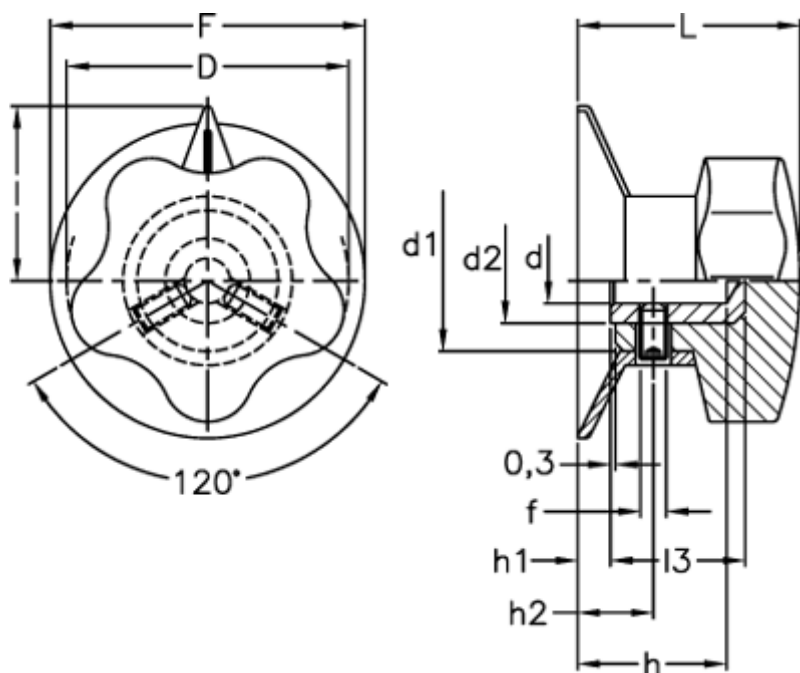

Data Sheet

Article number: 2306066521

Description: E+G Lobe knob w/flange and pointer
VC.192/60 A-8+F

Measures

D	= 60	h2	= 12
d1	= 27	l	= 37
d2	= 15	L	= 42
d H9	= 8	l3	= 25
F	= 70		
f	= M5		
h	= 25		
h1	= 5		